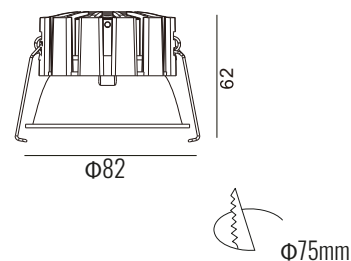

DIMENSION DRAW

Model:	Ocean
Format:	Round
Location:	Interior
Wattage:	12W
Materials:	Aluminum
Led Color:	3000K / 4000K / 6500K
Product Dimension:	Φ82*62, cut out: Φ75mm
IP Code:	44
Fixation:	Recessed
CRI :	90
Lumen Output:	890LM
Frequency:	50/60 Hz
Beam Angle:	36°